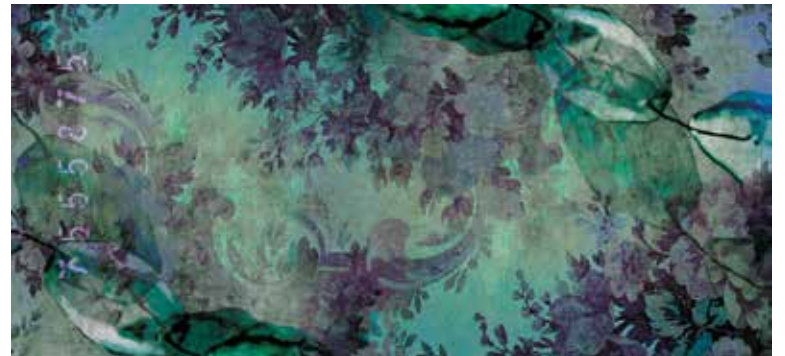

VARIANTI CROMATICHE - COLORS

ART. CRYSTAL FLOWER

EMERALD